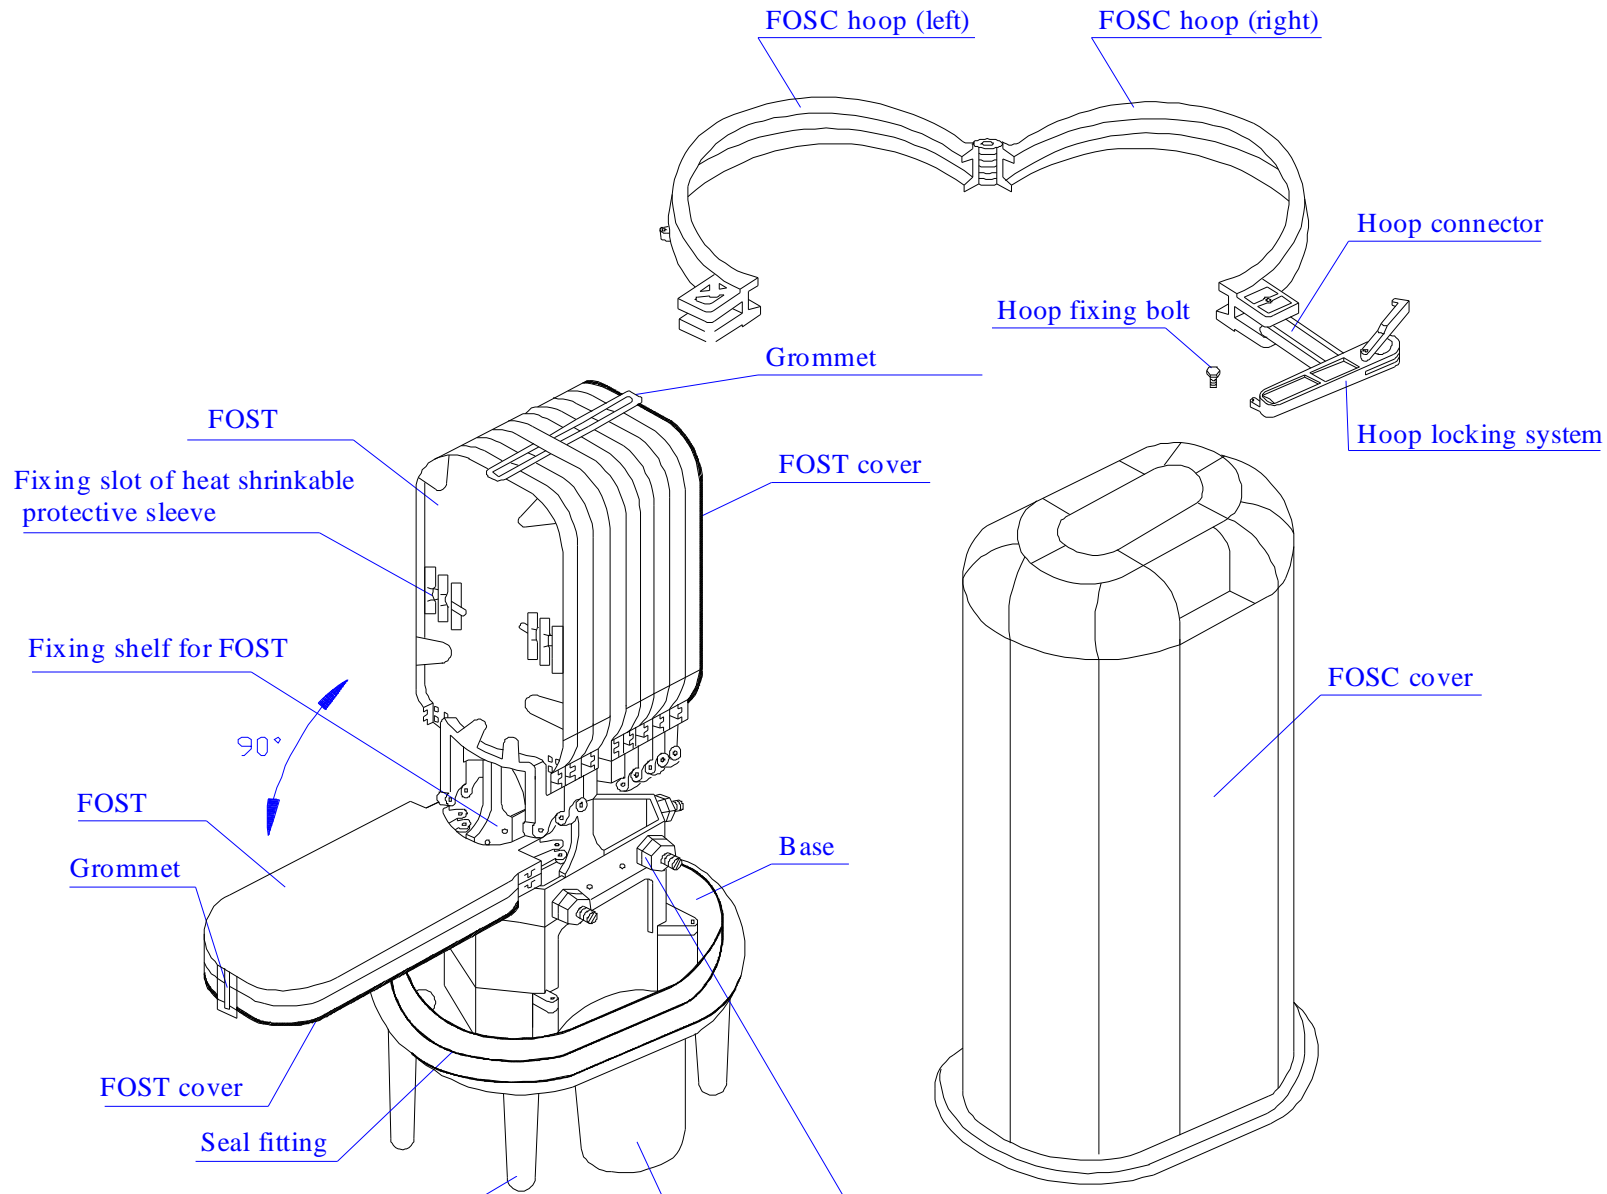

Fiber Optic Splice Closure CWFOC1004-72C

FIBER OPTIC SPLICE CLOSURE 72 Core Fusion Splicing

The Closure is Heat Shrinkable type, install opcs 12 Core Splice Tray,
Total For 72 Core Fusion Splicing
1 Overall Port, and 6 Small Out Ports For Cable Entrance
Dimension For the Closure: Diameter-220/Height 455 (mm)

Drawing 6

Drawing 7

Drawing 8