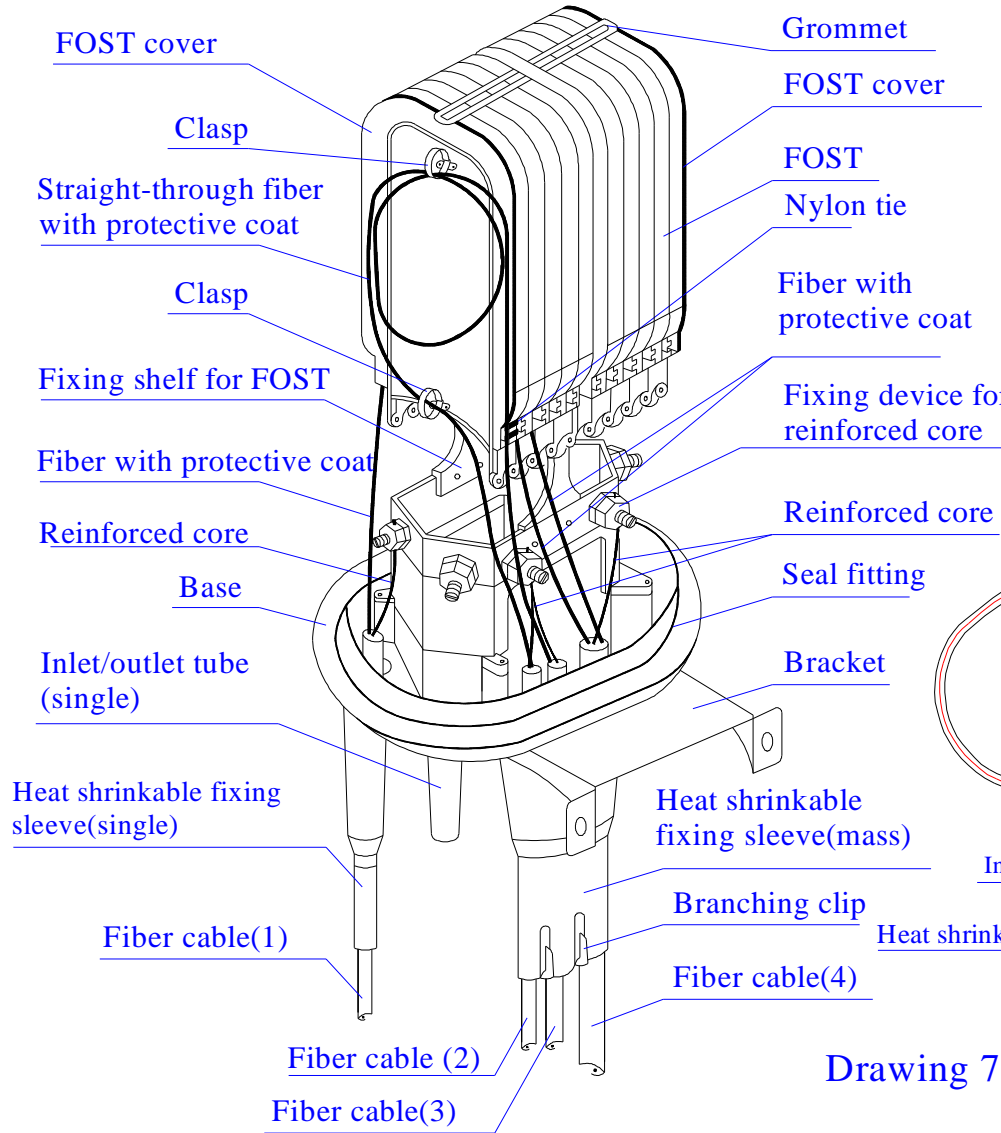

Fiber Optic Splice Closure CWFOC1004-72C

FIBER OPTIC SPLICE CLOSURE 72 Core Fusion Splicing

The Closure is Heat Shrinkable type, install opcs 12 Core Splice Tray,
Total For 72 Core Fusion Splicing
1 Overall Port, and 6 Small Out Ports For Cable Entrance
Dimension For the Closure: Diameter-220/Height 455 (mm)

Drawing 6

Drawing 7

Drawing 8