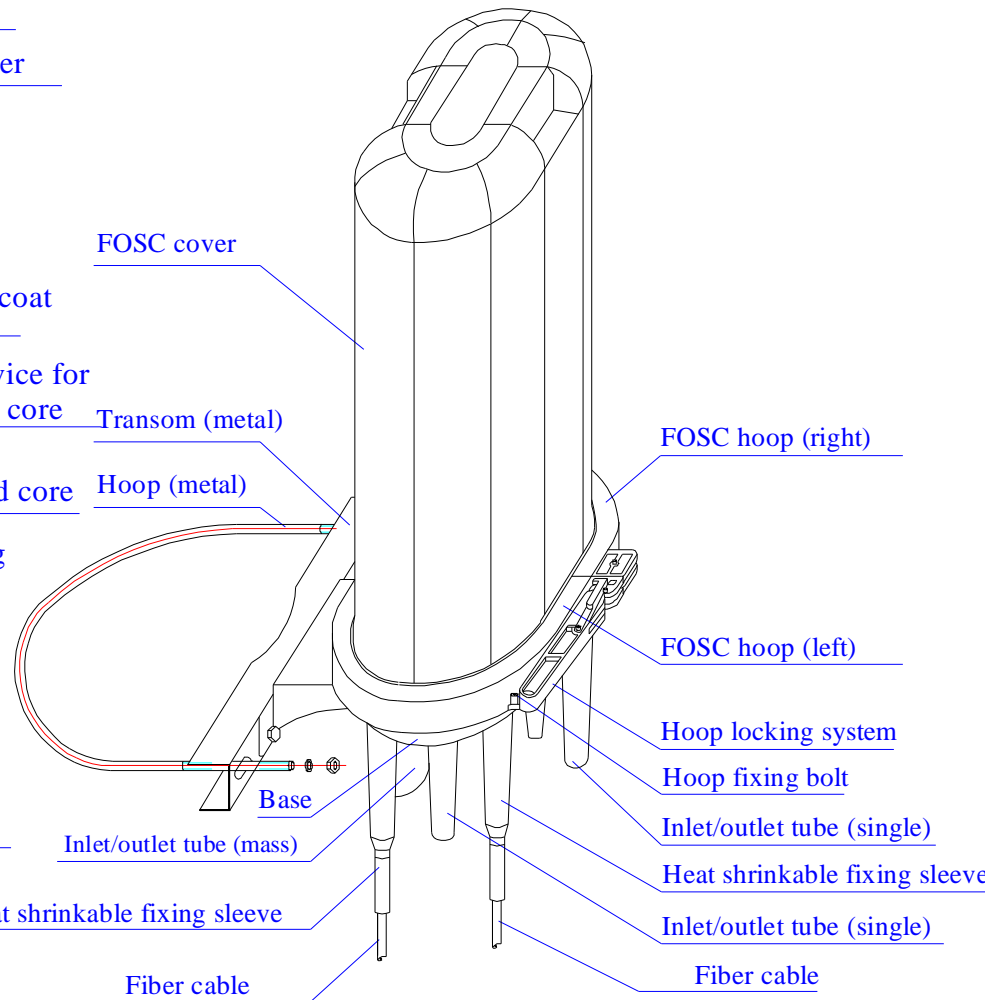

Fiber Optic Splice Closure CWFOC1004-72C

FIBER OPTIC SPLICE CLOSURE 72 Core Fusion Splicing

The Closure is Heat Shrinkable type, install opcs 12 Core Splice Tray,
Total For 72 Core Fusion Splicing
1 Overall Port, and 6 Small Out Ports For Cable Entrance
Dimension For the Closure: Diameter-220/Height 455 (mm)

Drawing 6

Drawing 7

Drawing 8