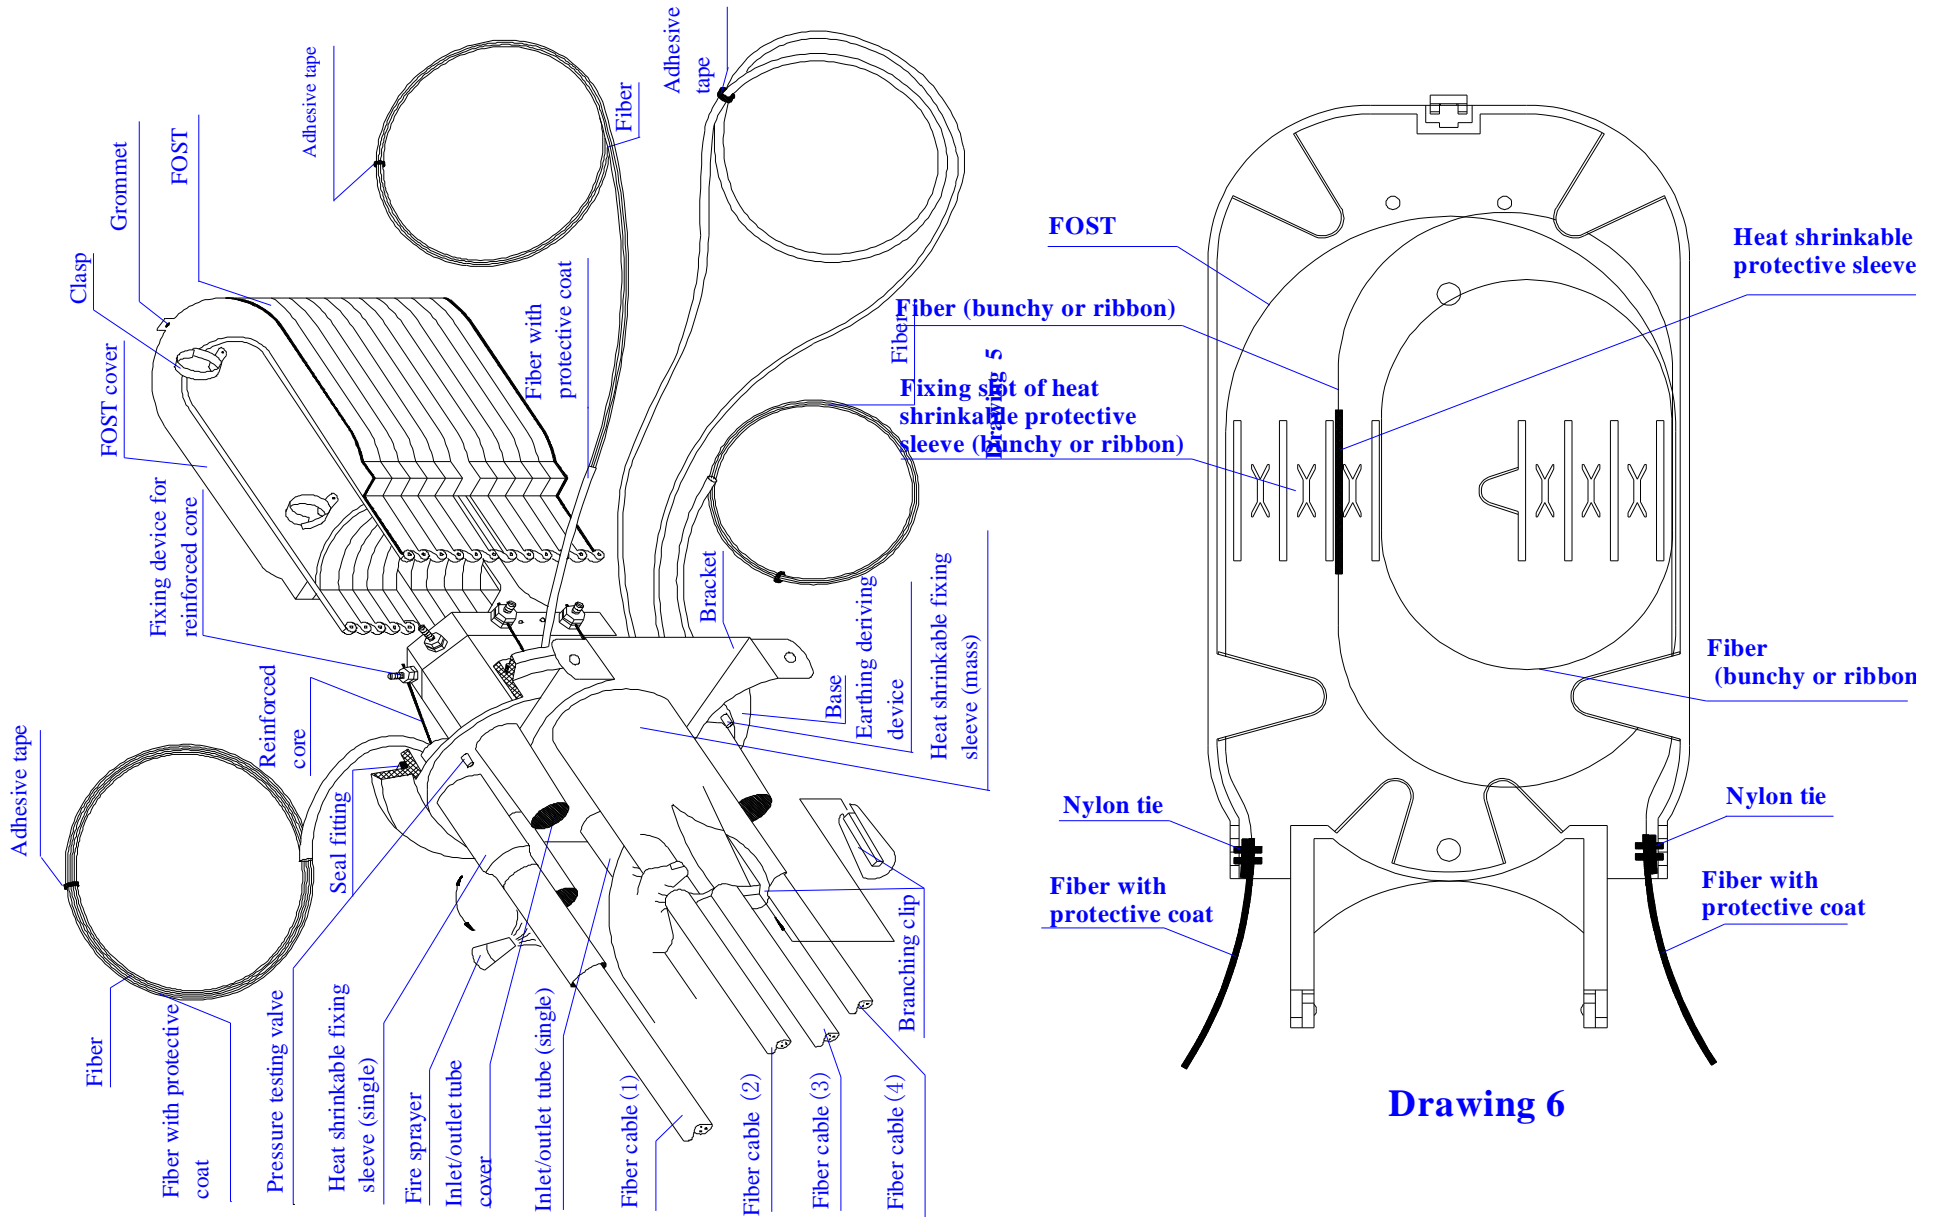

Fiber Optic Splice Closure CWFOC1004-72C

FIBER OPTIC SPLICE CLOSURE 72 Core Fusion Splicing

The Closure is Heat Shrinkable type, install opcs 12 Core Splice Tray,
Total For 72 Core Fusion Splicing
1 Overall Port, and 6 Small Out Ports For Cable Entrance
Dimension For the Closure: Diameter-220/Height 455 (mm)

Drawing 6

Drawing 7

Drawing 8