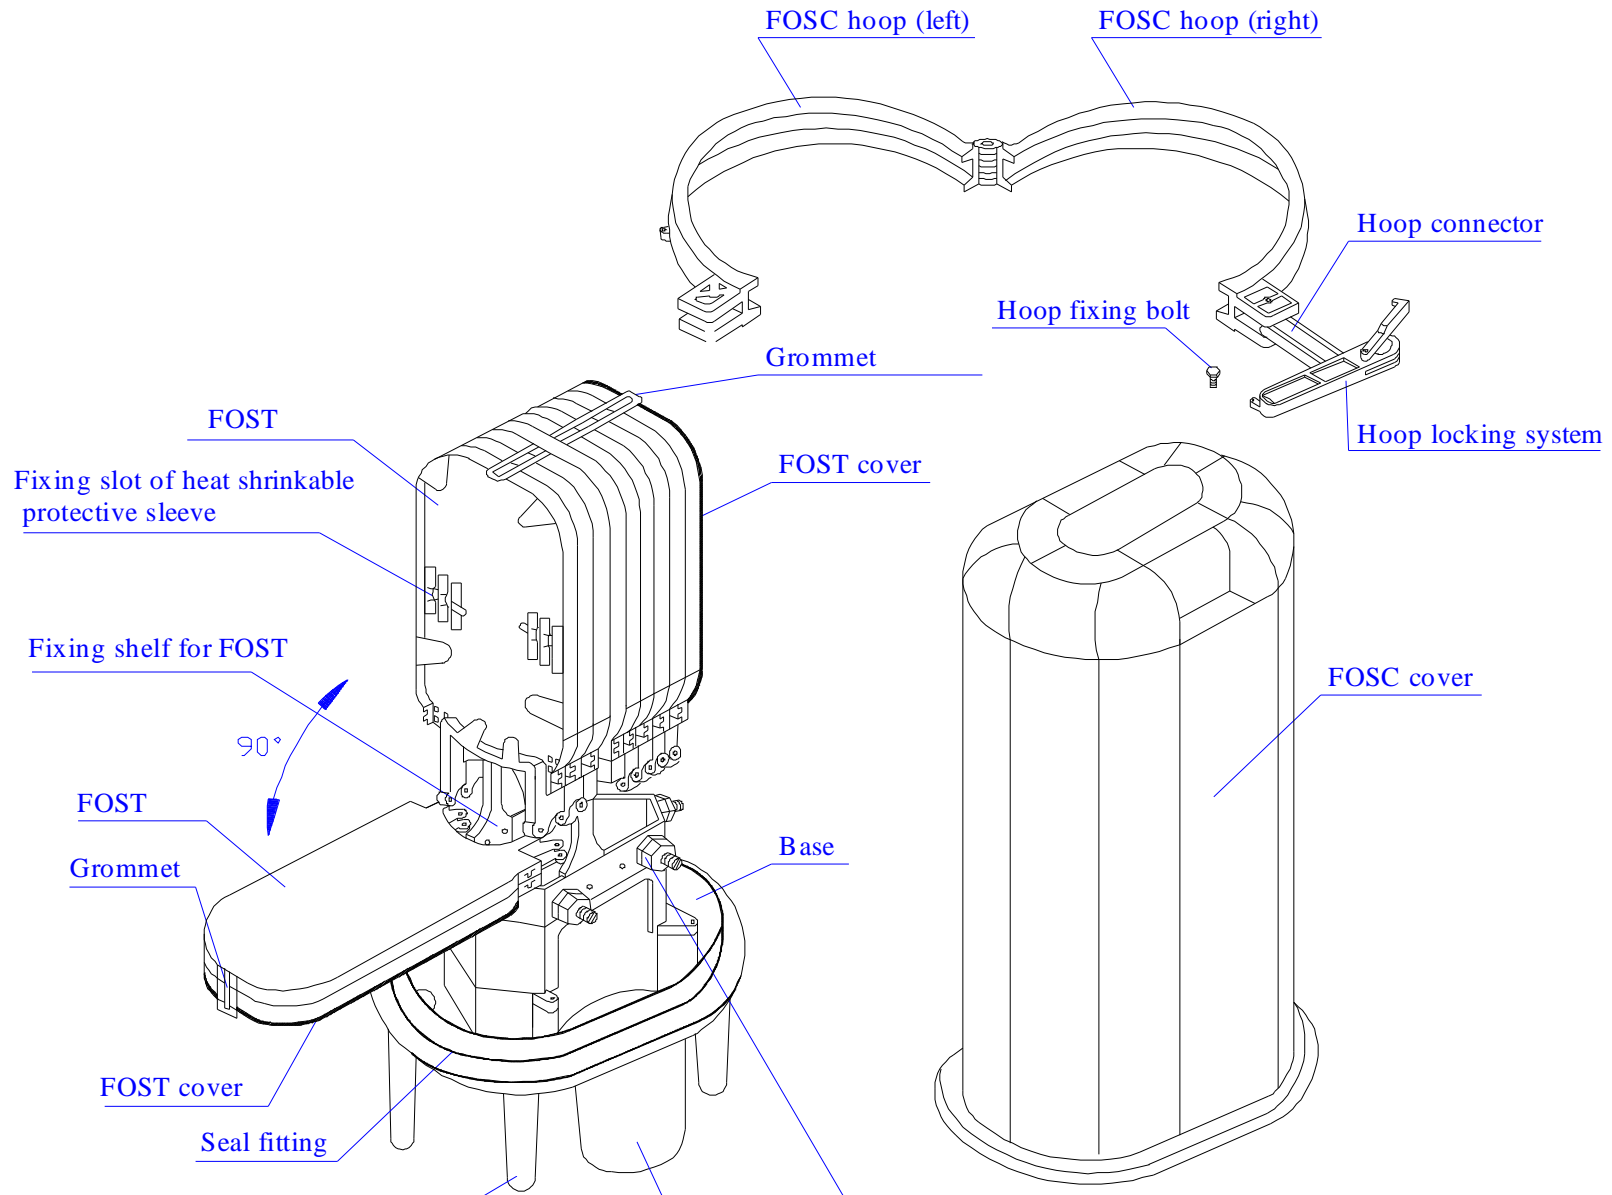

## Fiber Optic Splice Closure CWFOC1004-72C

FIBER OPTIC SPLICE CLOSURE 72 Core Fusion Splicing

The Closure is Heat Shrinkable type, install opcs 12 Core Splice Tray,  
Total For 72 Core Fusion Splicing  
1 Overall Port, and 6 Small Out Ports For Cable Entrance  
Dimension For the Closure: Diameter-220/Height 455 (mm)

**Drawing 6**