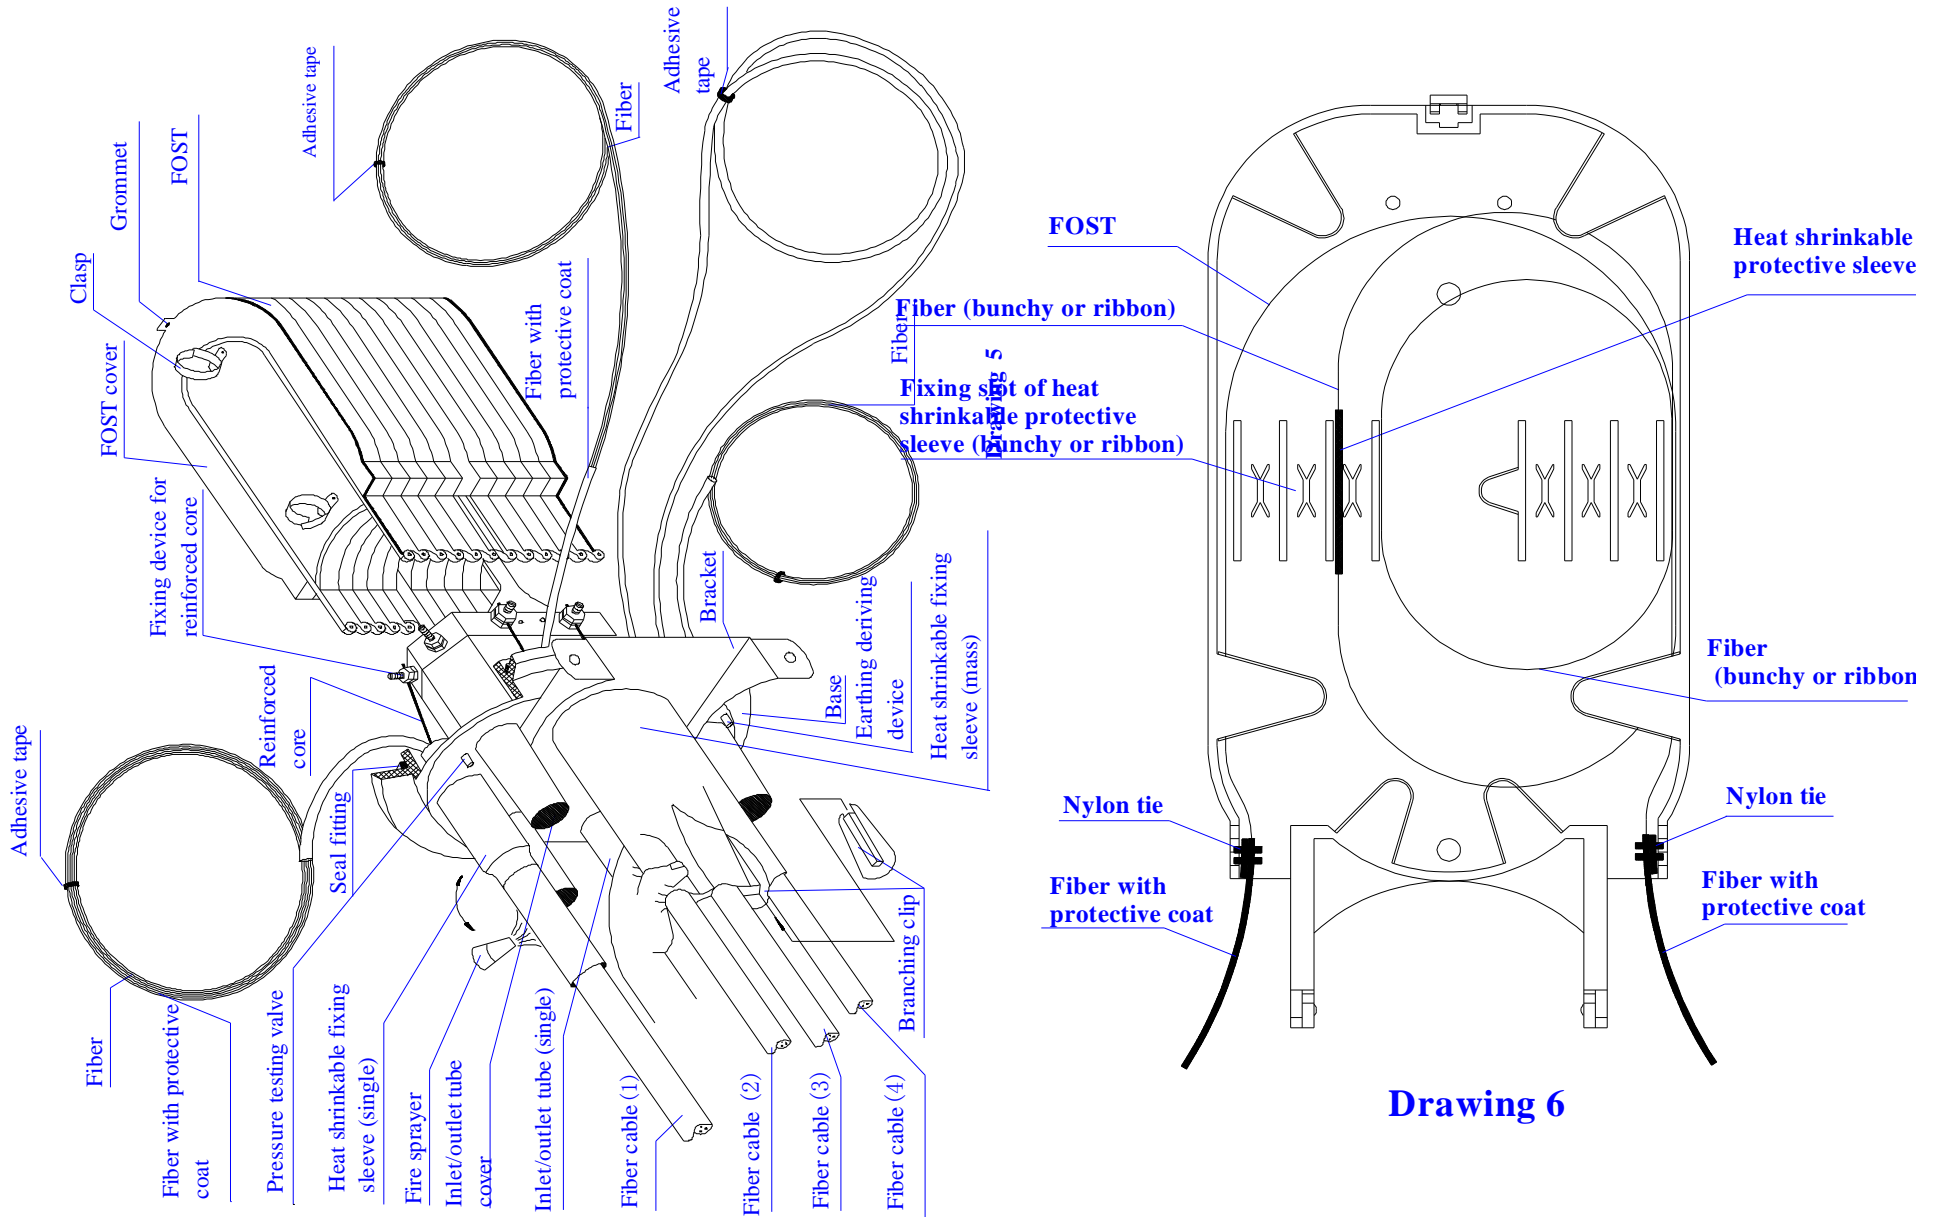

## Fiber Optic Splice Closure CWFOC1004-72C

FIBER OPTIC SPLICE CLOSURE 72 Core Fusion Splicing

The Closure is Heat Shrinkable type, install opcs 12 Core Splice Tray,  
Total For 72 Core Fusion Splicing  
1 Overall Port, and 6 Small Out Ports For Cable Entrance  
Dimension For the Closure: Diameter-220/Height 455 (mm)

**Drawing 6**