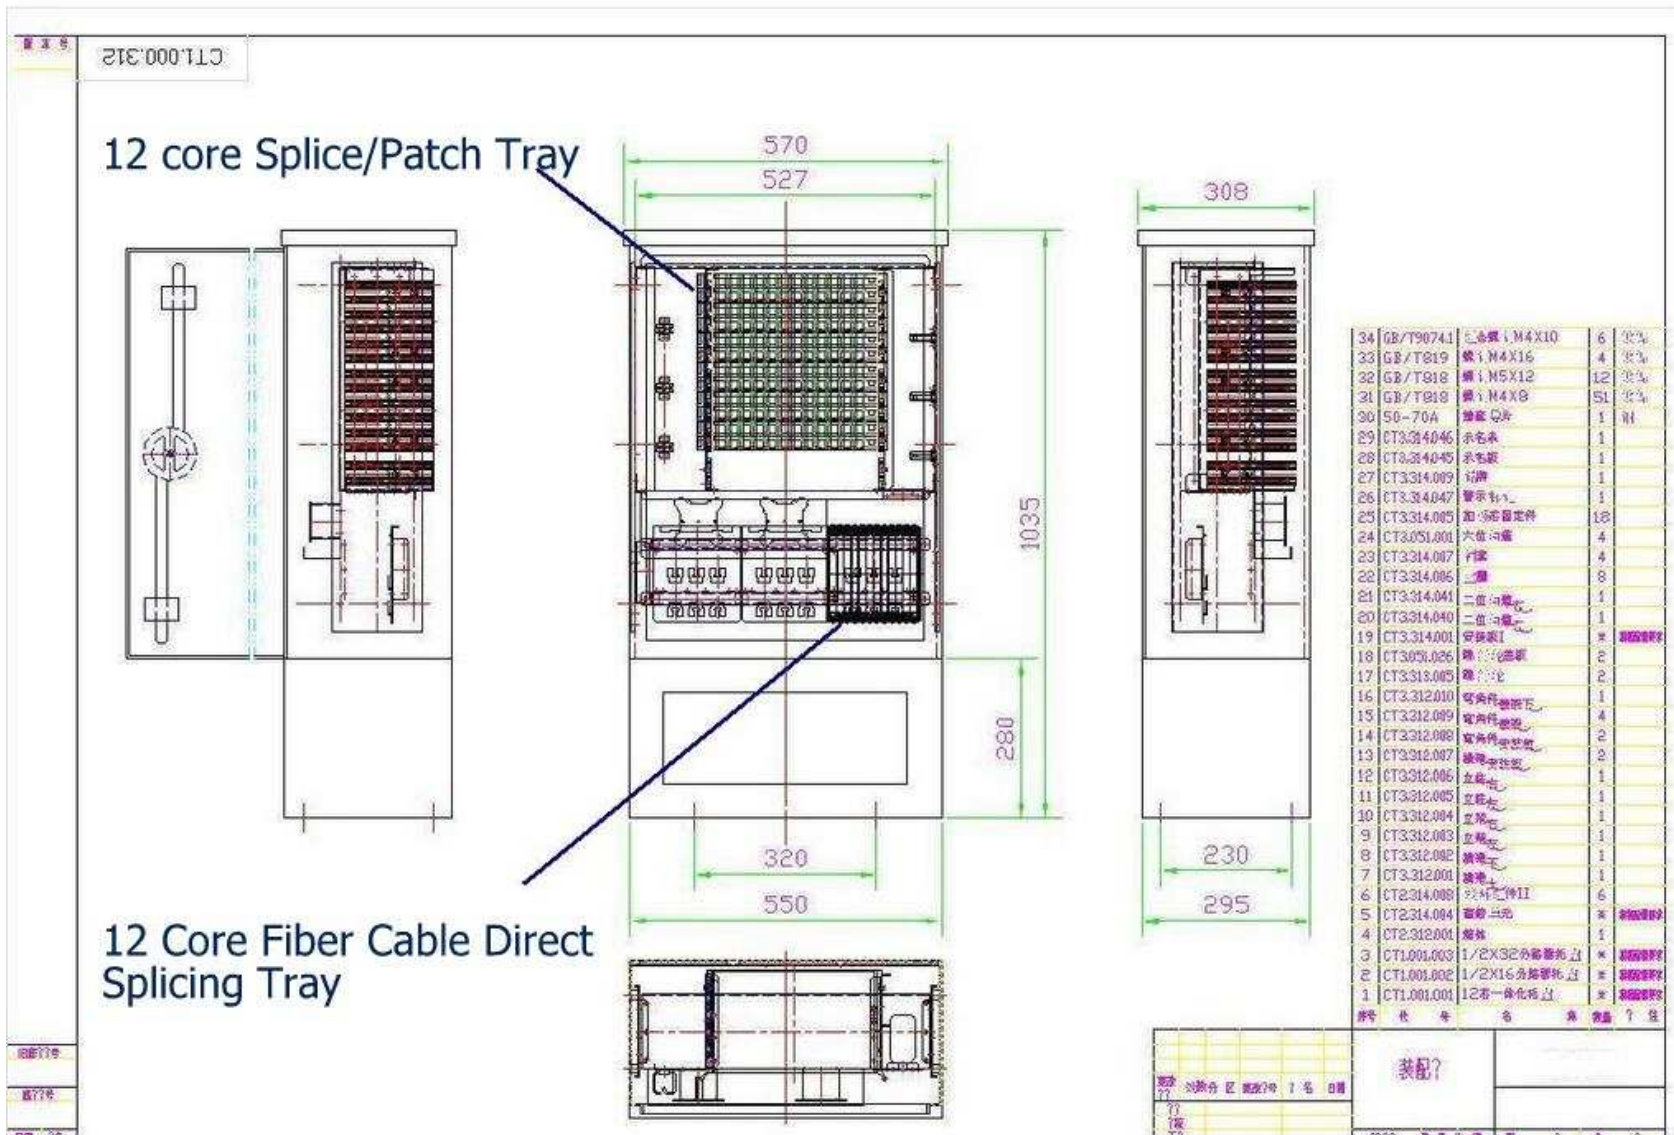

## Fiber Distribution Hub 144 Core CWFDH-CS-144C

### FIBER DISTRIBUTION HUB 144 CORE

The **CWFDH-CS-144C** is a Fiber Distribution Hub, install 12pcs 12 Core Splice/Patch Tray, Total For 144 Core Fusion Splicing

The **CWFDH-CS-144C** has 15 ports For fiber cable out.  
The Material For the Cabinet is Fiber Glass,IP65 Standard.

## Fiber Distribution Hub CWFDH-CS-144C

This Cabinet is used in Street, Used as Fiber Distribution Hub

Components For the CWFDH-CS-144C

- 1)..1Pcs Cabinet, Material Fiber Reinforced Polyester(FRP), IP65 Standard, Dimension:570\*1035\*308mm
- 2)..1 Verticals inside Frame,
- 3).. Plug-In 12 Core Fiber Splice/Patch Tray- 12Pcs Tray Max
- 4)..2Pcs Main Fiber Entrance Splicing Tray
- 5)..3Pcs Fiber Fixed Panel, fixed 15Pcs Fiber Cable Max.