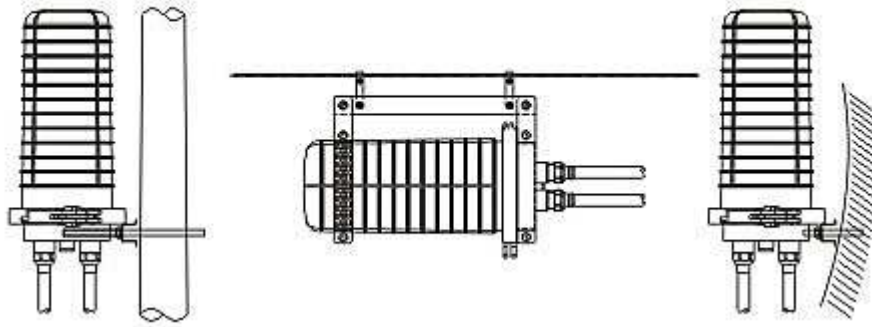

CHEERWE TELECOM ALL RIGHTS RESERVED 2010

[www.chinacheerwe.com](http://www.chinacheerwe.com) E-mail:sales@chinacheerwe.com

Generic Closure Organizer, Generic Closure Organizer For Fiber Cable,  
Fiber optic Generic Closure Organizer  
Item No.:CWFOC1004

**Four individual, self-sizing grommets cable ports  
( expandable to six cable entrances)**

- **Taut Sheath splice module accommodates up to twelve fusion or mechanical splices and supports storage of up to twelve optical connector adapters**
- **Patented tongue-in-groove cover seal system**
- **Cable retention clamps provide pullout rating required**
- **Engineered thermoplastic to meet aerial and UV resistance requirements**
- **Protective channel allowing taut fibers or bundles to pass through the closure**

柱挂 Pole mounting

架空 Aerial

管道 Pipe-lined

<b>Dimension for the Closure (HxD)</b>	<b>450mm×220mm</b>	
<b>Ports For Cable Entrance</b>	<b>7</b>	
<b>Suitable Diameter For the Cable</b>	<b>Φ35mm</b>	
<b>Max capacity</b>	<b>Bundle Cable</b>	<b>12-240</b>
	<b>Ribbon Cable</b>	<b>360</b>
<b>Quantity Of Splice Tray Installed</b>	<b>1-10</b>	