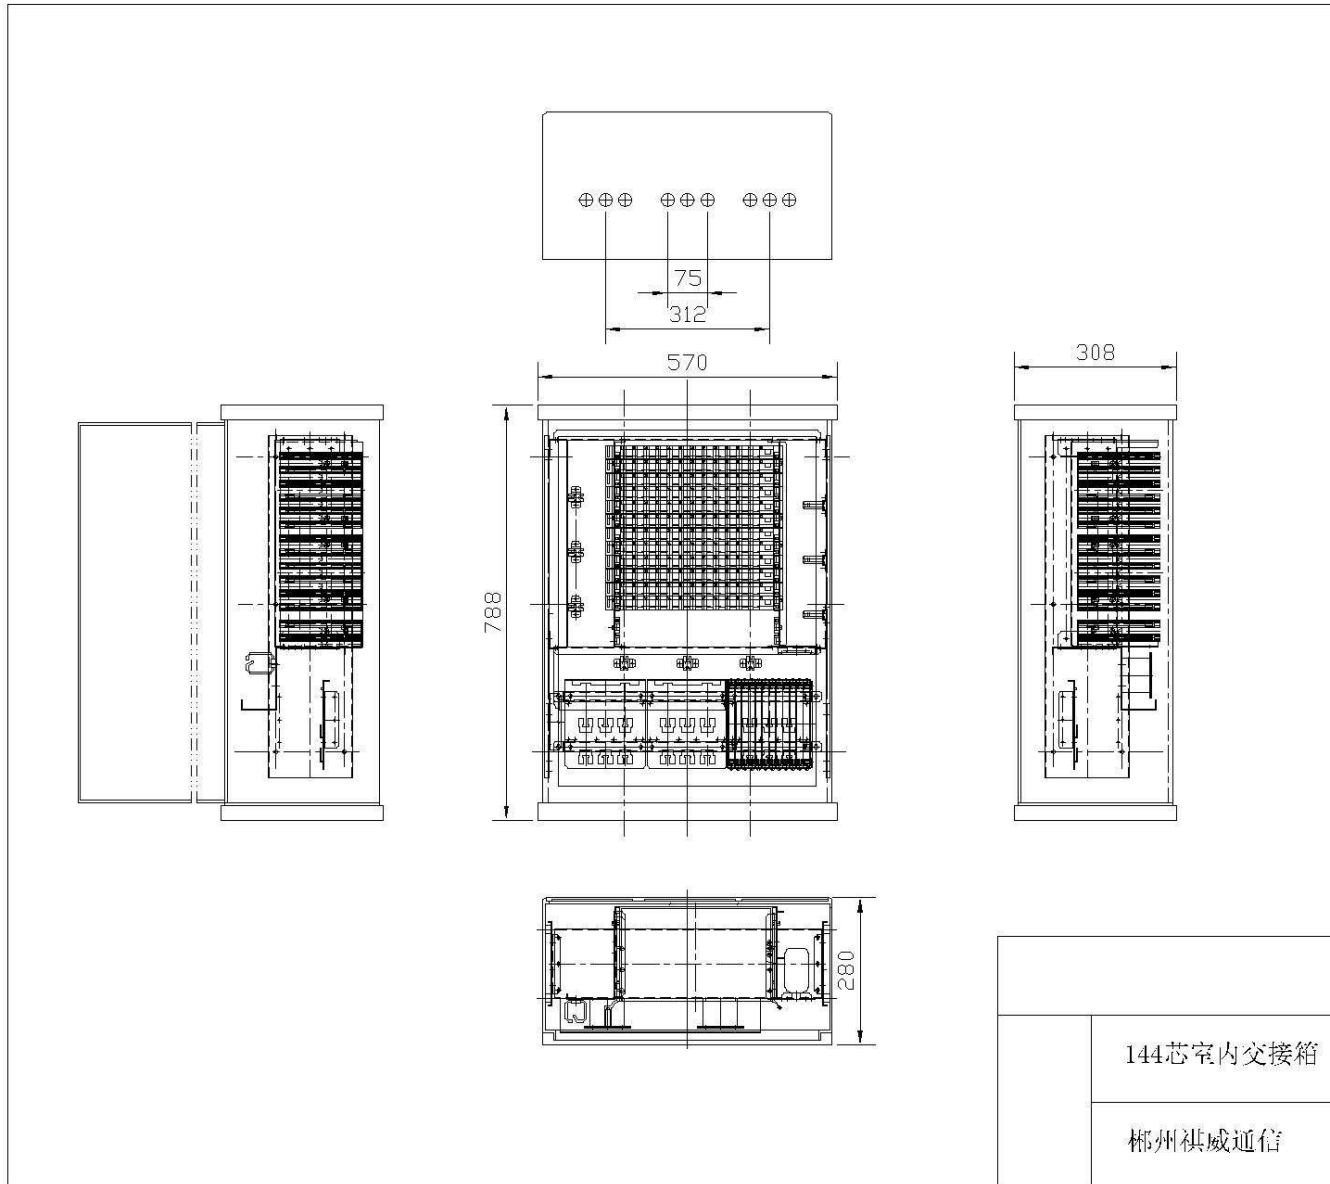

Indoor Fiber Distribution Frame 144 Core CWFOIF-CS-144C