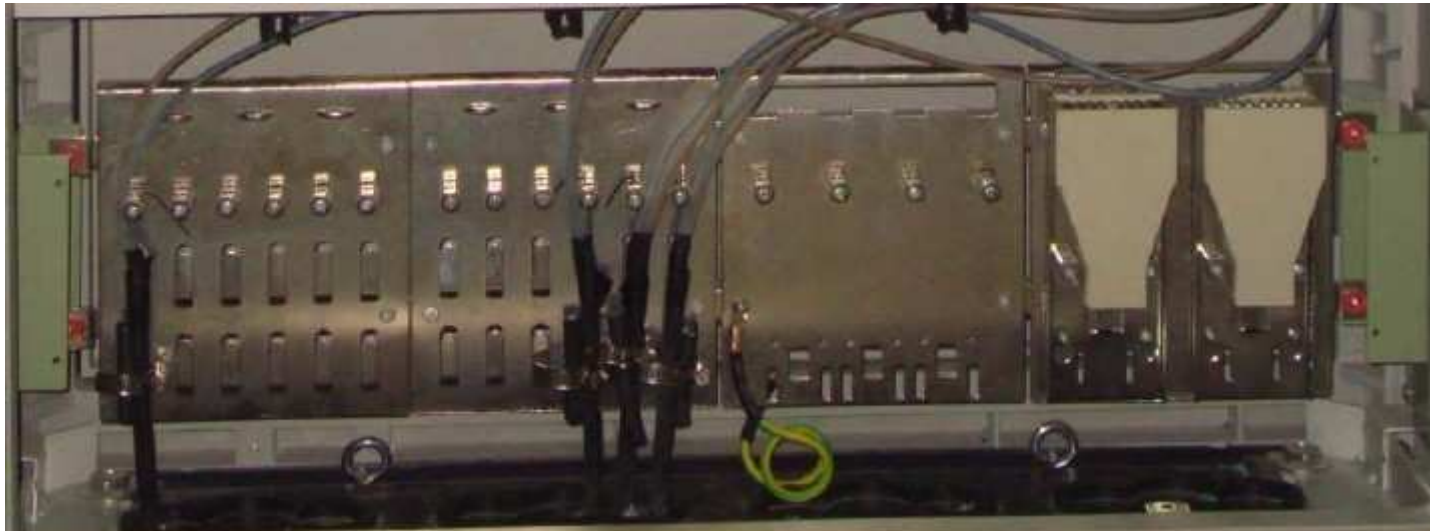

Indoor Fiber Distribution Frame 144 Core CWFOIF-CS-144C

This Frame is used in OLT Office, Used as Fiber Distribution Frame

Compoments For the **CWFOIF-CS-144C**

- 1)..1Pcs Cabinet, Material Fiber Reinforced Polyester(FRP), IP65 Standard, Dimension:570*788*308mm
- 2).1 Verticals inside Frame,
- 3). Plug-In 12 Core Fiber Splice/Patch Tray- 12Pcs Tray Max
- 4).2Pcs Main Fiber Entrance Splicing Tray
- 5).3Pcs Fiber Fixed Panel, fixed 10Pcs Fiber Cable Max.1 Panel To Fix Main Fiber Cable Entrance Splice Tray